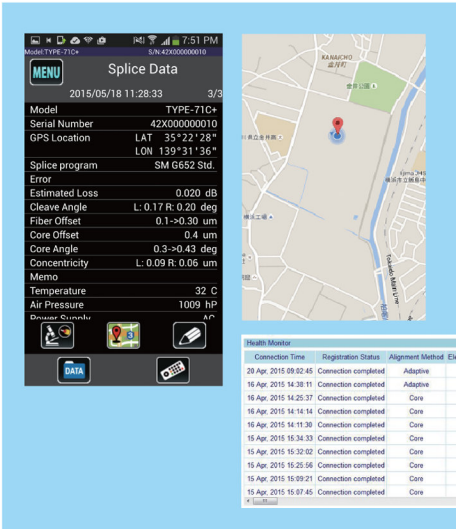

- Splice Data Management
- Remote Screen Capture
- Help Video
- Report Builder
- Auto Diagnosis
- Software update
- Remote Lock

SumiCloud Server

Internet connection.

SumiCloud web app
on PC's browser to
view and control
your splicer

SumiCloud Function

Smooth and secure support for field operators using SumiCloud smartphone app and for managers using SumiCloud web app.

SumiCloud delivers benefits to all T-71C+ users: telecom carriers, installation contractors, rental companies and maintenance offices.

Splice Data Management

Real time data sharing on your smartphone and web browser

Remote Screen Capture

Capturing real-time splicer display for better support

The other useful functions will be released soon.