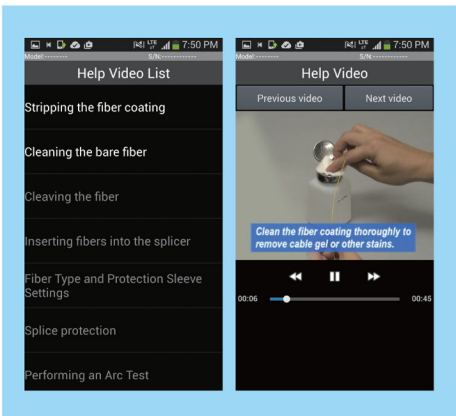

- Splice Data Management
- Remote Screen Capture
- Help Video
- Report Builder
- Auto Diagnosis
- Software update
- Remote Lock

SumiCloud Server

Internet connection.

SumiCloud web app
on PC's browser to
view and control
your splicer

Splice Data Management

Real time data sharing on your smartphone and web browser

Remote Screen Capture

Capturing real-time splicer display for better support

The other useful functions will be released soon.

Help Videos

Wide range of help videos to support user training and proactive maintenance

Report Builder

Finish up your field report by several taps on your smartphone.

Auto Diagnosis

Remote health check to minimize troubles in the field.