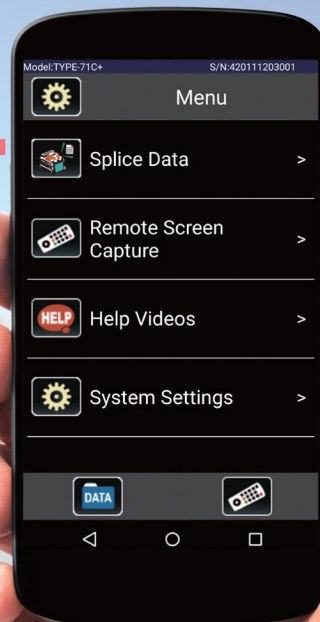

Enhance your fibre optic
splicing experience.

SumiCloud™

SumiCloud is a powerful tool that supports your fusion splicer in the field.

Using your smartphone, your splicer connects to the internet and Sumitomo's cloud services which include data management, asset management, firmware updates and maintenance support.

Enjoy a new generation splicer experience with SumiCloud

SumiCloud Overview

Your Fusion Splicer with
SumiCloud SD card.

Wireless
connection

Smartphone
with
SumiCloud
Application

Mobile 3G/4G
connection

Features:

- Splice Data Management
- Remote Screen Capture
- Help Video
- Report Builder
- Auto Diagnosis
- Software update
- Remote Lock

SumiCloud Server

Internet connection.

SumiCloud web app
on PC's browser to
view and control
your splicer

Splice Data Management

Real time data sharing on your smartphone and web browser

Remote Screen Capture

Capturing real-time splicer display for better support

The other useful functions will be released soon.