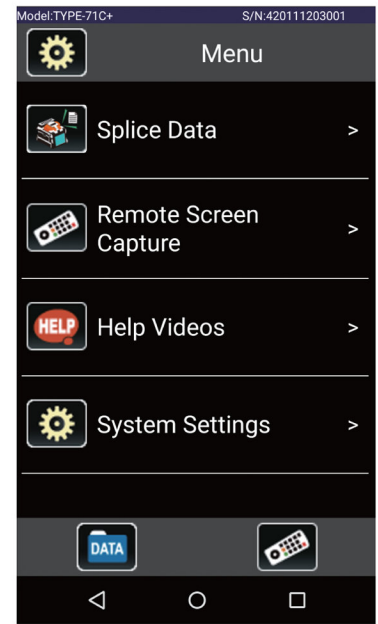

Splice Data Management

Real time data sharing on your smartphone and web browser

Remote Screen Capture

Capturing real-time splicer display for better support

The other useful functions will be released soon.