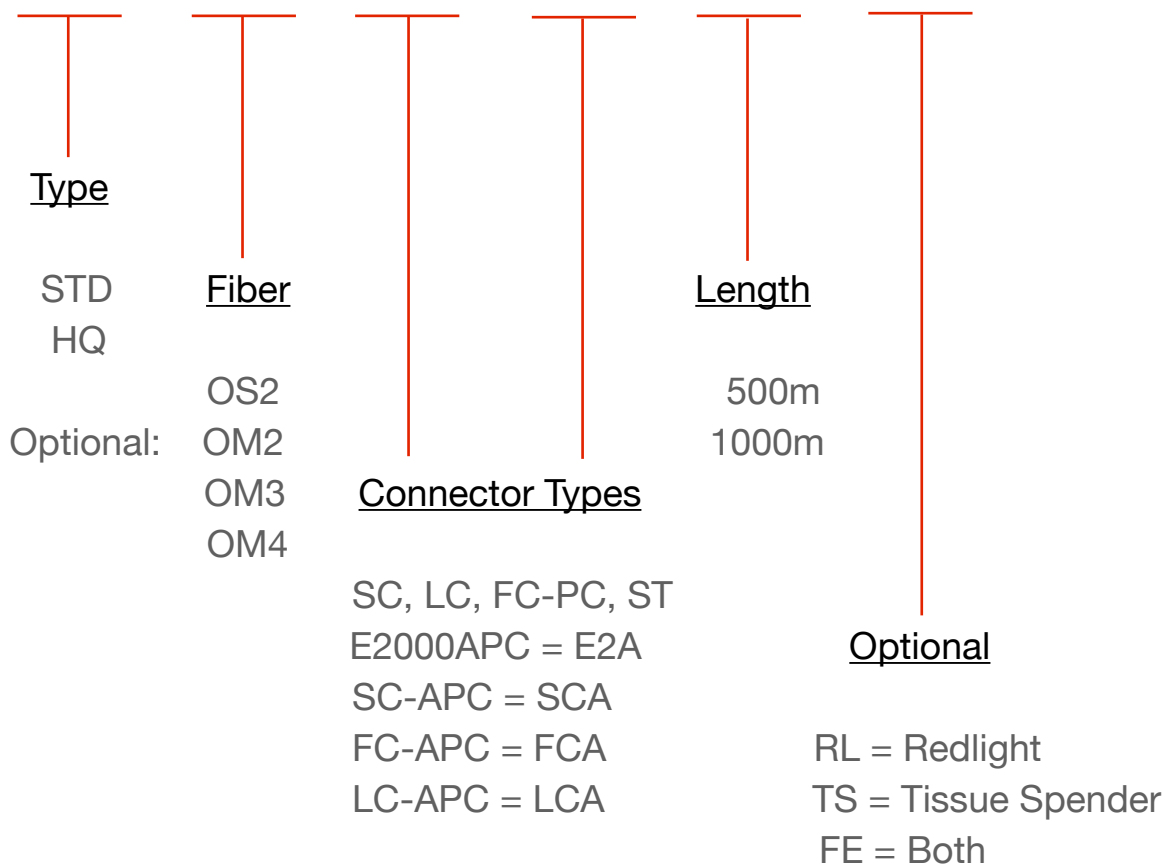

## THE NEW FIBERLAUNCH

Types Standard with PVC cables  
High Quality with steel amoured cables

---

Fibres Corning SMF 28 Ultra  
Optional all other Corning fibres

---

Length 500m  
1000m

---

Connectors SC, LC, FCPC, ST, E2000  
SC-APC, LC-APC, FC-APC, E2000APC

---

Insertion Loss Typ <0,15dB

---

Return Loss UPC >50dB  
APC >60dB

---

Add on tools Click on cleaning tissue dispenser  
LED red light patchcord checker  
Spare roll of lint free cleaning tissues

## THE NEW FIBERLAUNCH

Ordering Code

FL - XXX - XXX - XXX - XXX - XXX - XXX

Example: FL-STD-OS2-SC-E2A-500-FE

Standard, Singlemode OS2, SC to E2000APC with 500m length, full equipped with red light and tissue spender